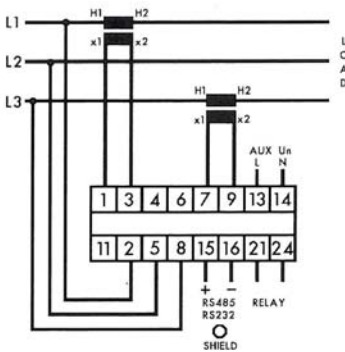

Power Monitor

M842

MultiDigit metering system for AC applications

CONNECTIONS

SINGLE PHASE

SINGLE PHASE 3 WIRE

*3 PHASE 3 WIRE
UNBALANCED LOAD*

*3 PHASE 4 WIRE
UNBALANCED LOAD*