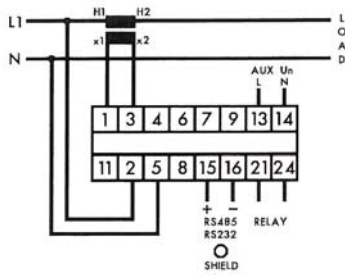

Power Monitor

M842

MultiDigit metering system for AC applications

CONNECTIONS

SINGLE PHASE

SINGLE PHASE 3 WIRE

*3 PHASE 3 WIRE
UNBALANCED LOAD*

*3 PHASE 4 WIRE
UNBALANCED LOAD*