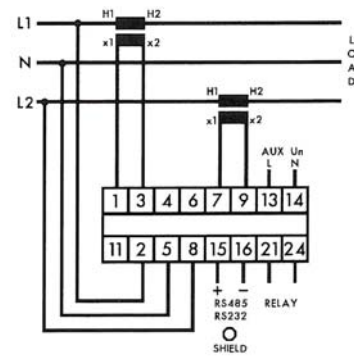

Power Monitor

M842

MultiDigit metering system for AC applications

CONNECTIONS

SINGLE PHASE

SINGLE PHASE 3 WIRE

*3 PHASE 3 WIRE
UNBALANCED LOAD*

*3 PHASE 4 WIRE
UNBALANCED LOAD*