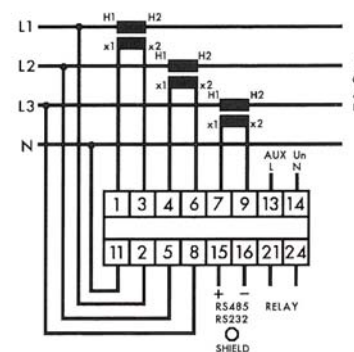

Power Monitor

M842

MultiDigit metering system for AC applications

CONNECTIONS

SINGLE PHASE

SINGLE PHASE 3 WIRE

*3 PHASE 3 WIRE
UNBALANCED LOAD*

*3 PHASE 4 WIRE
UNBALANCED LOAD*