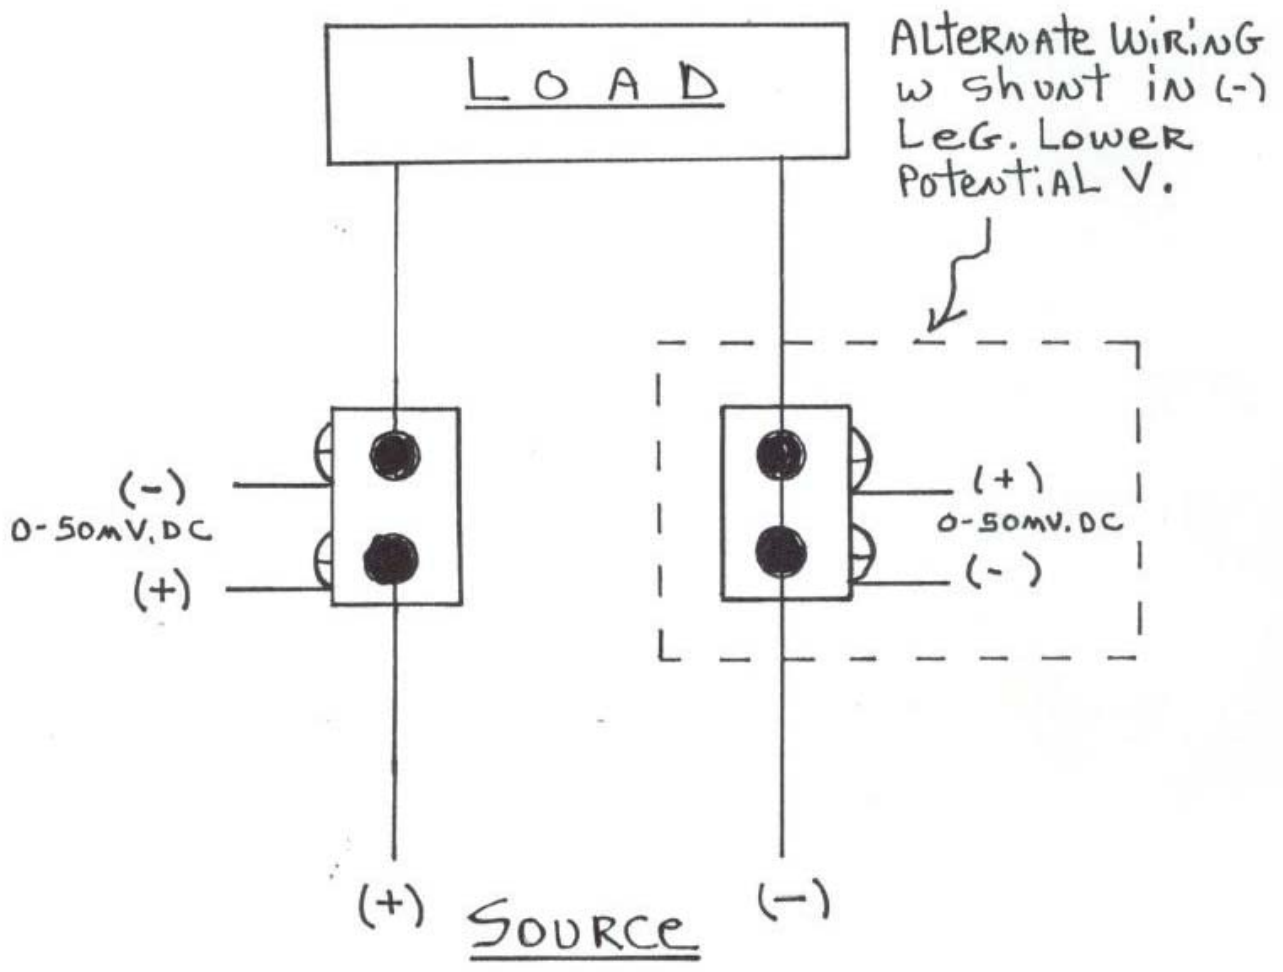

PANEL COMPONENTS & SYSTEMS, INCORPORATED

* Shunt wiring *

Power Measurement and Control Specialists

149 Main Street
Stanhope, New Jersey 07874
Phone: (800) 523-9194
FAX: (973) 448-1674

213 Jespersen Ave.
Spruce Grove, Alberta T7X 2J1
Phone: (877) 962-0557
FAX: (780) 962-0557